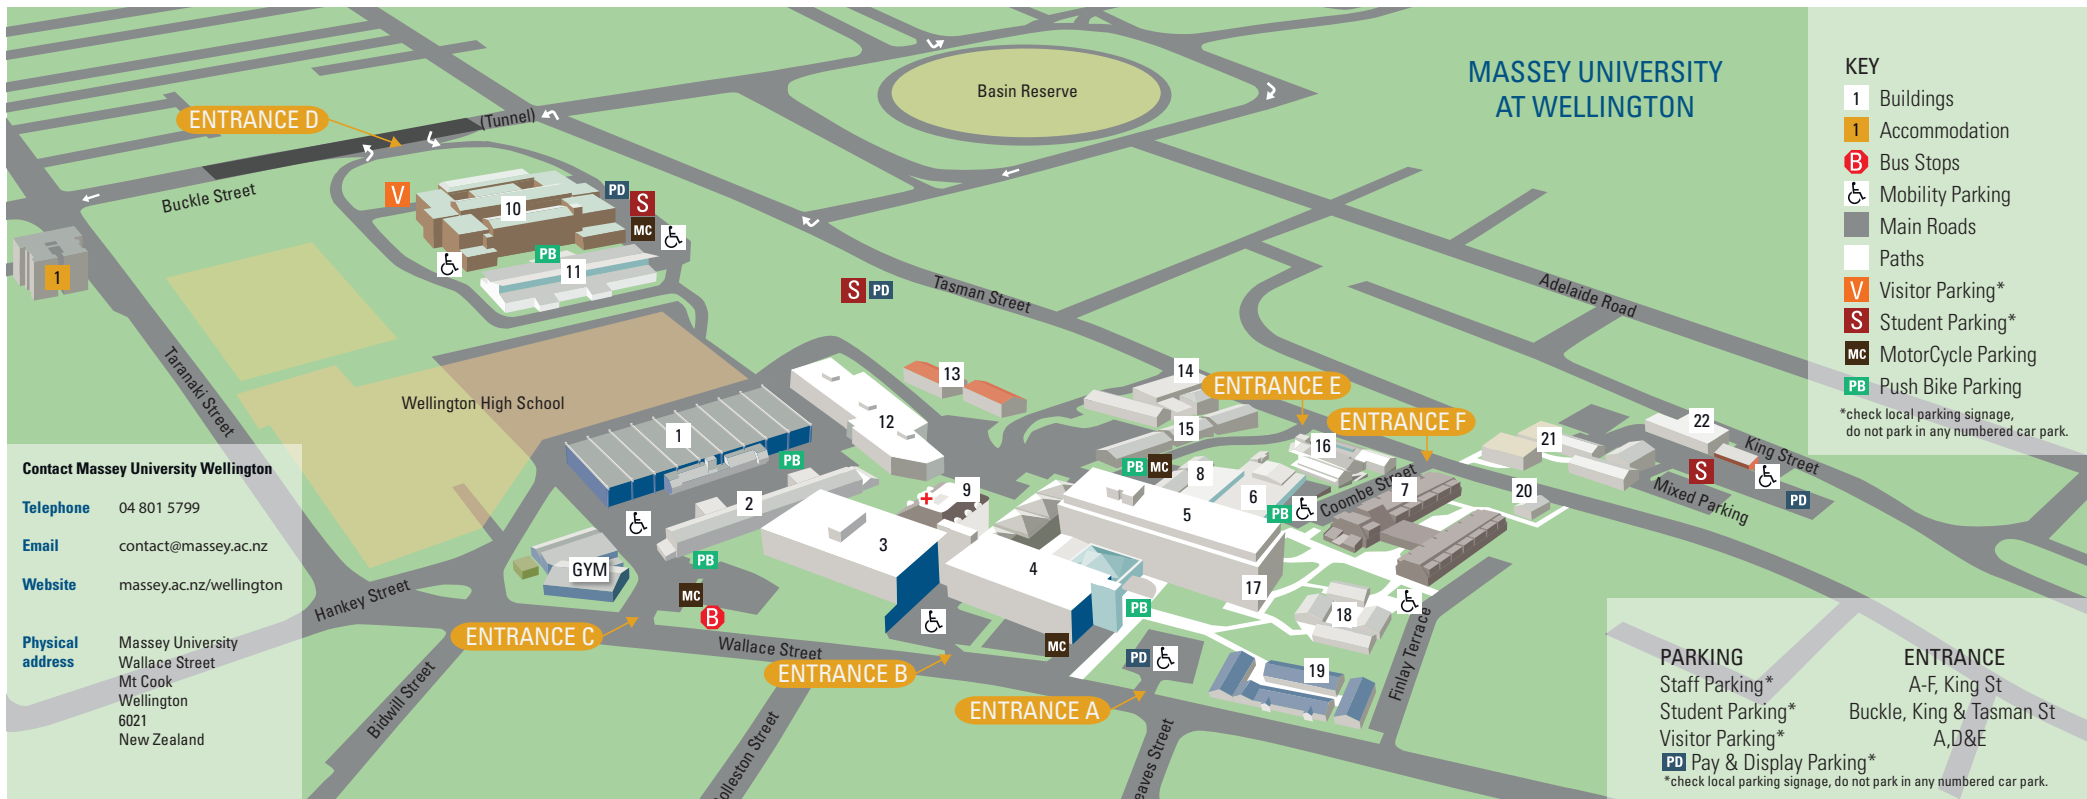

Contact Massey University Wellington

Telephone 04 801 5799

Email contact@massey.ac.nz

Website massey.ac.nz/wellington

Physical address
Massey University
Wallace Street
Mt Cook
Wellington
6021
New Zealand

PARKING
Staff Parking*
Student Parking*
Visitor Parking*
PD Pay & Display Parking*
*check local parking signage, do not park in any numbered car park.

ENTRANCE
A-F, King St
Buckle, King & Tasman St
A,D&E

BUILDING NAMES